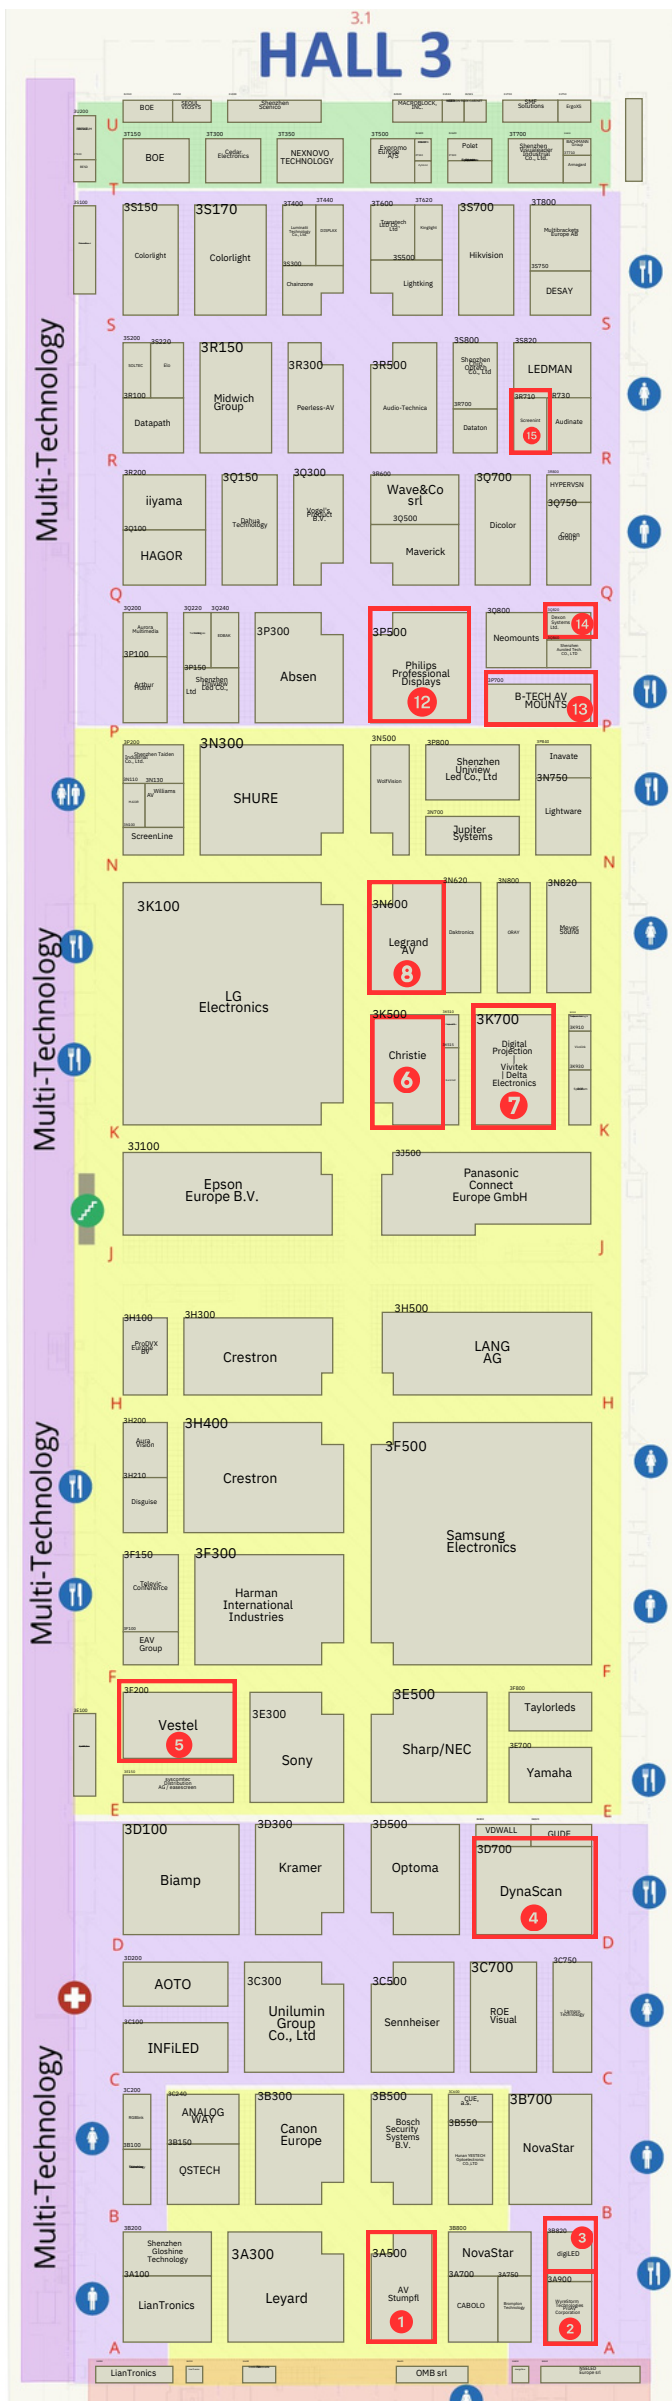

AVM Welcomes you to ISE!

Explore the forefront of innovation by visiting the stands highlighted on this map to connect with AVM Ltd's esteemed vendor partners and witness their latest breakthroughs. Don't miss the chance to book a meeting with our dedicated sales team, who are ready to guide you through the cutting-edge solutions reshaping the landscape of audiovisual technology, automation, and connectivity.

Hall 3

- (1) 3A500 - AV Stumpfl
- (2) 3A900 - WyreStorm Technologies ProAV Corporation
- (3) 3B820 - digiLED
- (4) 3D700 - DynaScan
- (5) 3F200 - Vestel
- (6) 3K500 - Christie
- (7) 3K700 - Digital Projection | Vivitek | Delta Electronics
- (8) 3N600 - Chief
- (8) 3N600 - Da-Lite
- (8) 3N600 - Legrand AV
- (8) 3N600 - Projecta
- (12) 3P500 - Philips Professional Displays
- (13) 3P700 - B-TECH AV MOUNTS
- (14) 3Q820 - Dexon Systems Ltd.
- (15) 3R710 - Screenint