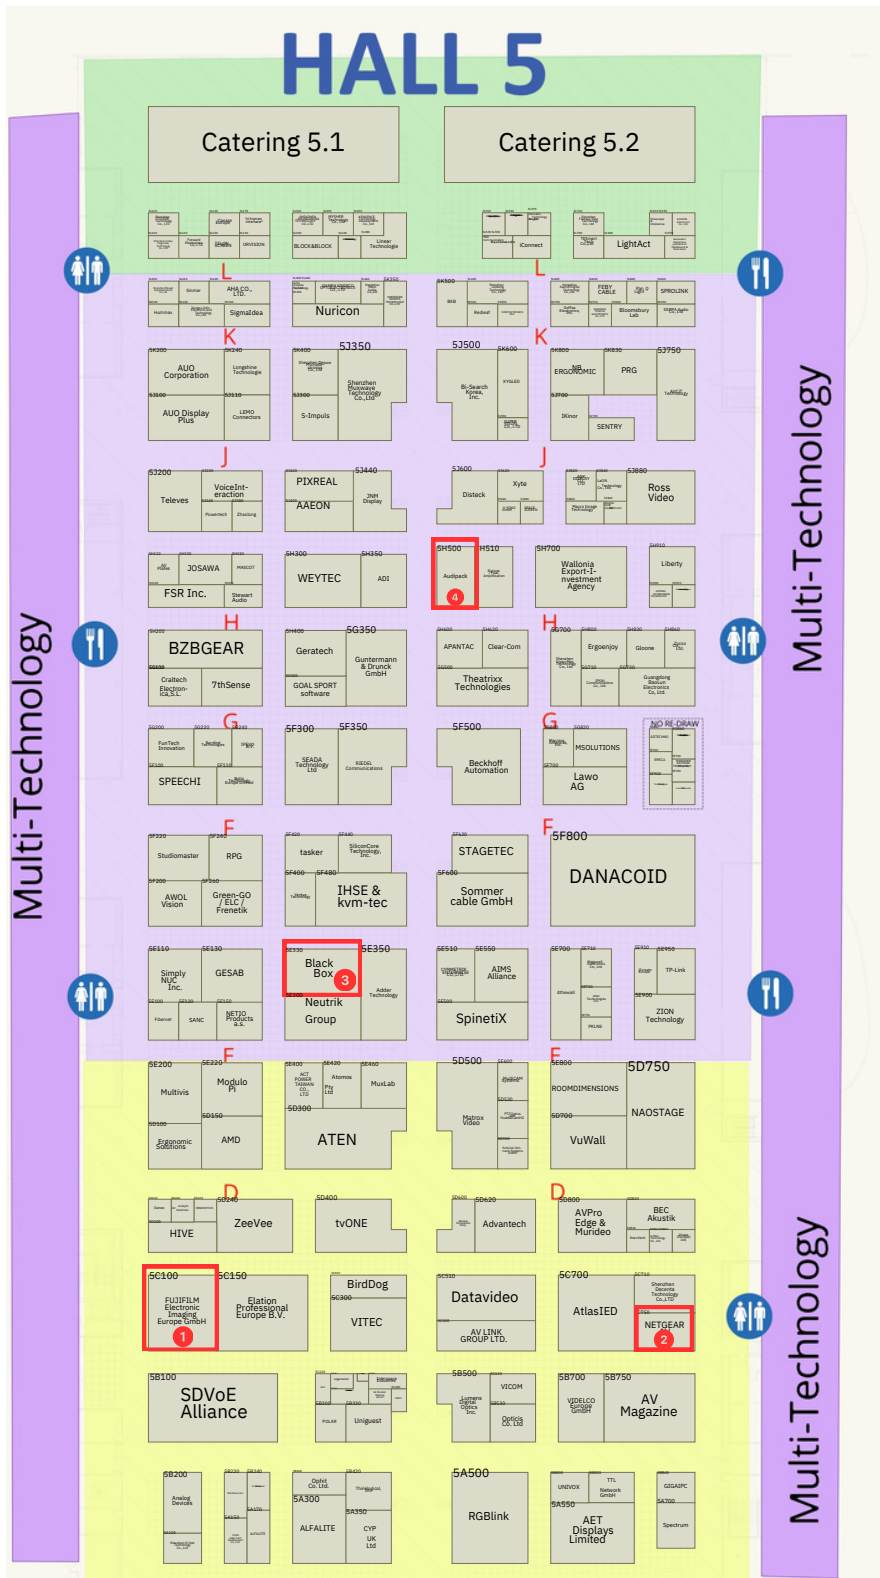

Hall 5

- (1) 5C100 - FUJIFILM Electronic Imaging Europe GmbH
- (2) 5C750 - NETGEAR AV
- (3) 5E330 - Black Box
- (4) 5H500 - Audipack