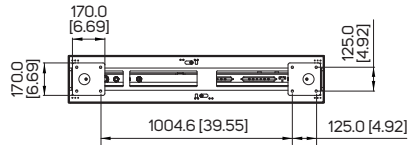

DIMENSIONS

All specifications subject to change without notice.

86" 4K UHD DUAL-SIDED HYBRID KIOSK WITH LIGHT BOX

Model

DK861DH4

Unit: mm [inch]

Digital Side

Static Side