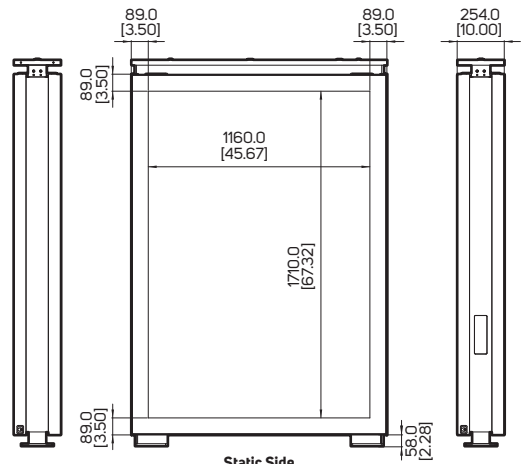

DIMENSIONS

All specifications subject to change without notice.

65" DUAL-SIDED OUTDOOR KIOSK

Model DK651DR5

75" 4K UHD SINGLE-SIDED OUTDOOR KIOSK

Model DK751LN5

Model

Unit: mm [inch]

DIMENSIONS

All specifications subject to change without notice.

75" 4K UHD DUAL-SIDED OUTDOOR KIOSK

75" 4K UHD DUAL-SIDED HYBRID KIOSK WITH LIGHT BOX

Model

DK751DN5

DK751DH5

Unit: mm [inch]

DIMENSIONS

All specifications subject to change without notice.

86" 4K UHD DUAL-SIDED OUTDOOR KIOSK

86" 4K UHD SINGLE-SIDED OUTDOOR KIOSK

Model

DK861DR4

DK861LR4

Unit: mm [inch]