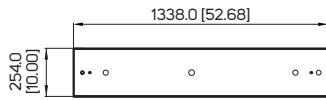

DIMENSIONS

All specifications subject to change without notice.

86" 4K UHD DUAL-SIDED OUTDOOR KIOSK

86" 4K UHD SINGLE-SIDED OUTDOOR KIOSK

Model

DK861DR4

DK861LR4

Unit: mm [inch]