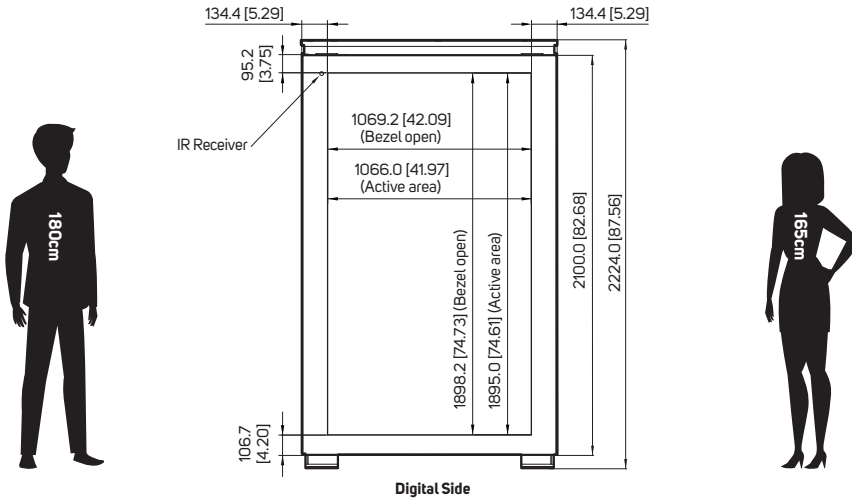

MONITOR DIMENSION

**STAND KIT
ISKLR-1050**

847.4 x 1050 x 175 mm
33.4 x 41.3 x 6.9 inch

**HANGING KIT
IHKLR-3000**

Length 3000 mm (adjustable)
Length 118 inch (adjustable)

SPECIFICATIONS

All specifications subject to change without notice.

DIMENSIONS

All specifications subject to change without notice.

65" DUAL-SIDED OUTDOOR KIOSK

Model DK651DR5

75" 4K UHD SINGLE-SIDED OUTDOOR KIOSK

Model DK751LN5

Model

Unit: mm [inch]

DIMENSIONS

All specifications subject to change without notice.

86" 4K UHD DUAL-SIDED OUTDOOR KIOSK

86" 4K UHD SINGLE-SIDED OUTDOOR KIOSK

Model

DK861DR4

DK861LR4

Unit: mm [inch]

DIMENSIONS

All specifications subject to change without notice.

86" 4K UHD DUAL-SIDED HYBRID KIOSK WITH LIGHT BOX

Model

DK861DH4

Unit: mm [inch]

Digital Side

Static Side