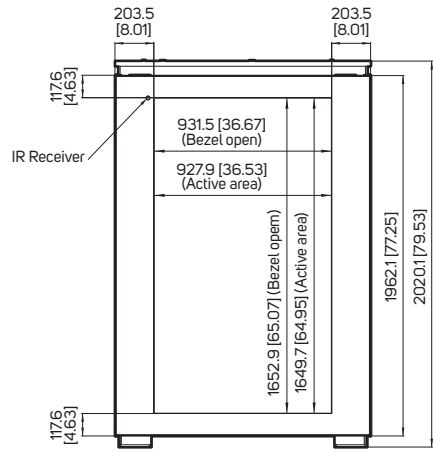

DIMENSIONS

All specifications subject to change without notice.

65" DUAL-SIDED OUTDOOR KIOSK

Model DK651DR5

75" 4K UHD SINGLE-SIDED OUTDOOR KIOSK

Model DK751LN5

Model

Unit: mm [inch]

DIMENSIONS

All specifications subject to change without notice.

75" 4K UHD DUAL-SIDED OUTDOOR KIOSK

75" 4K UHD DUAL-SIDED HYBRID KIOSK WITH LIGHT BOX

Model

DK751DN5

DK751DH5

Unit: mm [inch]

DIMENSIONS

All specifications subject to change without notice.

86" 4K UHD DUAL-SIDED OUTDOOR KIOSK

86" 4K UHD SINGLE-SIDED OUTDOOR KIOSK

Model

DK861DR4

DK861LR4

Unit: mm [inch]