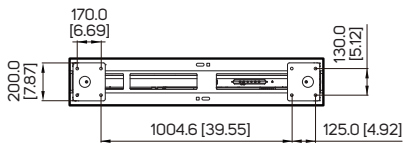

DIMENSIONS

All specifications subject to change without notice.

86" 4K UHD DUAL-SIDED OUTDOOR KIOSK

86" 4K UHD SINGLE-SIDED OUTDOOR KIOSK

Model

DK861DR4

DK861LR4

Unit: mm [inch]