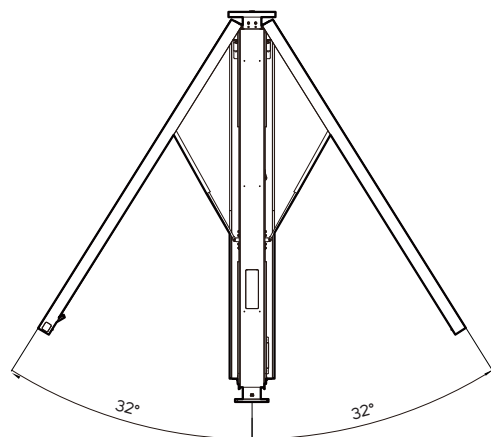

DIMENSIONS

All specifications subject to change without notice.

65" DUAL-SIDED OUTDOOR KIOSK

Model DK651DR5

75" 4K UHD SINGLE-SIDED OUTDOOR KIOSK

Model DK751LN5

Model

Unit: mm [inch]

DIMENSIONS

All specifications subject to change without notice.

75" 4K UHD DUAL-SIDED OUTDOOR KIOSK

75" 4K UHD DUAL-SIDED HYBRID KIOSK WITH LIGHT BOX

Model

DK751DN5

DK751DH5

Unit: mm [inch]

DIMENSIONS

All specifications subject to change without notice.

86" 4K UHD DUAL-SIDED OUTDOOR KIOSK

86" 4K UHD SINGLE-SIDED OUTDOOR KIOSK

Model

DK861DR4

DK861LR4

Unit: mm [inch]