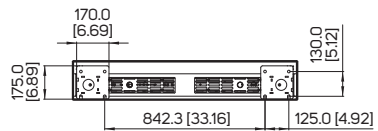

DIMENSIONS

All specifications subject to change without notice.

65" DUAL-SIDED OUTDOOR KIOSK

Model DK651DR5

75" 4K UHD SINGLE-SIDED OUTDOOR KIOSK

Model DK751LN5

Model

Unit: mm [inch]