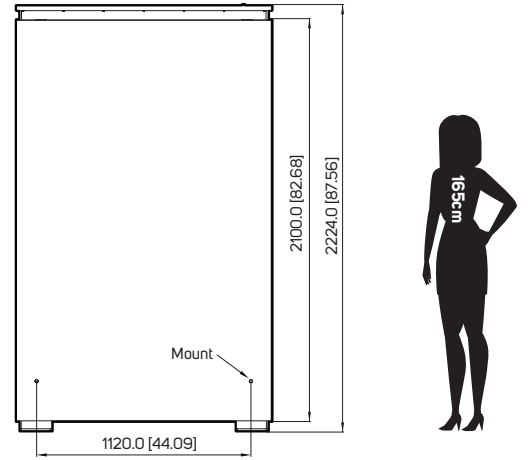

DIMENSIONS

All specifications subject to change without notice.

65" DUAL-SIDED OUTDOOR KIOSK

Model DK651DR5

75" 4K UHD SINGLE-SIDED OUTDOOR KIOSK

Model DK751LN5

Model

Unit: mm [inch]

DIMENSIONS

All specifications subject to change without notice.

75" 4K UHD DUAL-SIDED OUTDOOR KIOSK

75" 4K UHD DUAL-SIDED HYBRID KIOSK WITH LIGHT BOX

Model

DK751DN5

DK751DH5

Unit: mm [inch]

DIMENSIONS

All specifications subject to change without notice.

86" 4K UHD DUAL-SIDED OUTDOOR KIOSK

86" 4K UHD SINGLE-SIDED OUTDOOR KIOSK

Model

DK861DR4

DK861LR4

Unit: mm [inch]

DIMENSIONS

All specifications subject to change without notice.

86" 4K UHD DUAL-SIDED HYBRID KIOSK WITH LIGHT BOX

Model

DK861DH4

Unit: mm [inch]

Digital Side

Static Side