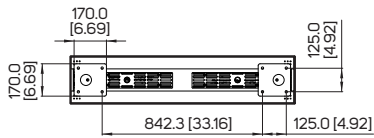

DIMENSIONS

All specifications subject to change without notice.

75" 4K UHD DUAL-SIDED OUTDOOR KIOSK

75" 4K UHD DUAL-SIDED HYBRID KIOSK WITH LIGHT BOX

Model

DK751DN5

DK751DH5

Unit: mm [inch]