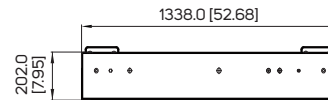

DIMENSIONS

All specifications subject to change without notice.

86" 4K UHD DUAL-SIDED OUTDOOR KIOSK

86" 4K UHD SINGLE-SIDED OUTDOOR KIOSK

Model

DK861DR4

DK861LR4

Unit: mm [inch]