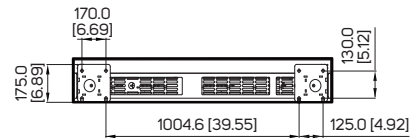

DIMENSIONS

All specifications subject to change without notice.

86" 4K UHD DUAL-SIDED OUTDOOR KIOSK

86" 4K UHD SINGLE-SIDED OUTDOOR KIOSK

Model

DK861DR4

DK861LR4

Unit: mm [inch]