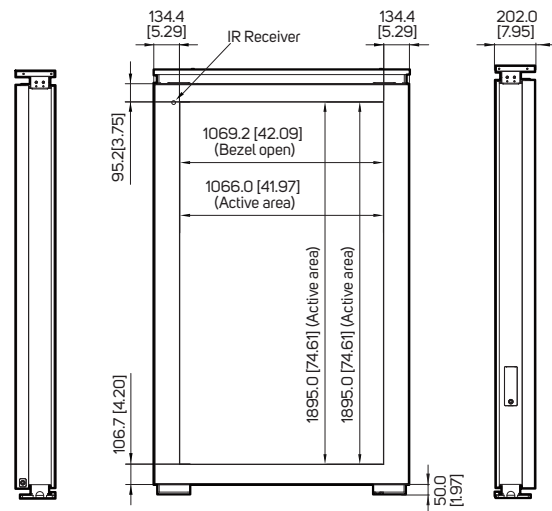

DIMENSIONS

All specifications subject to change without notice.

65" DUAL-SIDED OUTDOOR KIOSK

Model DK651DR5

75" 4K UHD SINGLE-SIDED OUTDOOR KIOSK

Model DK751LN5

Model

Unit: mm [inch]

DIMENSIONS

All specifications subject to change without notice.

75" 4K UHD DUAL-SIDED OUTDOOR KIOSK

75" 4K UHD DUAL-SIDED HYBRID KIOSK WITH LIGHT BOX

Model

DK751DN5

DK751DH5

Unit: mm [inch]

DIMENSIONS

All specifications subject to change without notice.

86" 4K UHD DUAL-SIDED OUTDOOR KIOSK

86" 4K UHD SINGLE-SIDED OUTDOOR KIOSK

Model

DK861DR4

DK861LR4

Unit: mm [inch]

DIMENSIONS

All specifications subject to change without notice.

86" 4K UHD DUAL-SIDED HYBRID KIOSK WITH LIGHT BOX

Model

DK861DH4

Unit: mm [inch]

Digital Side

Static Side