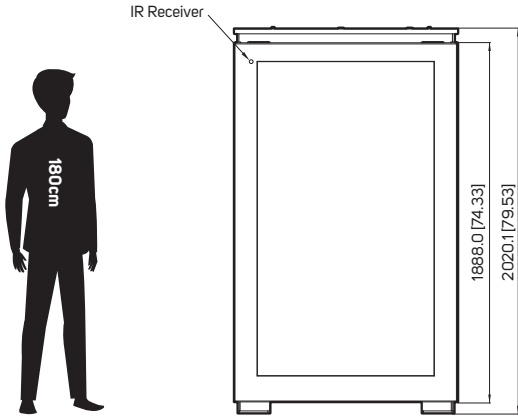

DIMENSIONS

All specifications subject to change without notice.

65" DUAL-SIDED OUTDOOR KIOSK

Model DK651DR5

75" 4K UHD SINGLE-SIDED OUTDOOR KIOSK

Model DK751LN5

Model

Unit: mm [inch]

DIMENSIONS

All specifications subject to change without notice.

75" 4K UHD DUAL-SIDED OUTDOOR KIOSK

75" 4K UHD DUAL-SIDED HYBRID KIOSK WITH LIGHT BOX

Model

DK751DN5

DK751DH5

Unit: mm [inch]

DIMENSIONS

All specifications subject to change without notice.

86" 4K UHD DUAL-SIDED OUTDOOR KIOSK

86" 4K UHD SINGLE-SIDED OUTDOOR KIOSK

Model

DK861DR4

DK861LR4

Unit: mm [inch]