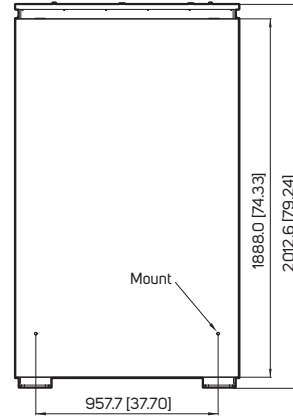

DIMENSIONS

All specifications subject to change without notice.

65" DUAL-SIDED OUTDOOR KIOSK

Model DK651DR5

75" 4K UHD SINGLE-SIDED OUTDOOR KIOSK

Model DK751LN5

Model

Unit: mm [inch]

DIMENSIONS

All specifications subject to change without notice.

75" 4K UHD DUAL-SIDED OUTDOOR KIOSK

75" 4K UHD DUAL-SIDED HYBRID KIOSK WITH LIGHT BOX

Model

DK751DN5

DK751DH5

Unit: mm [inch]