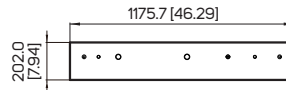

DIMENSIONS

All specifications subject to change without notice.

65" DUAL-SIDED OUTDOOR KIOSK

Model DK651DR5

75" 4K UHD SINGLE-SIDED OUTDOOR KIOSK

Model DK751LN5

Model

Unit: mm [inch]