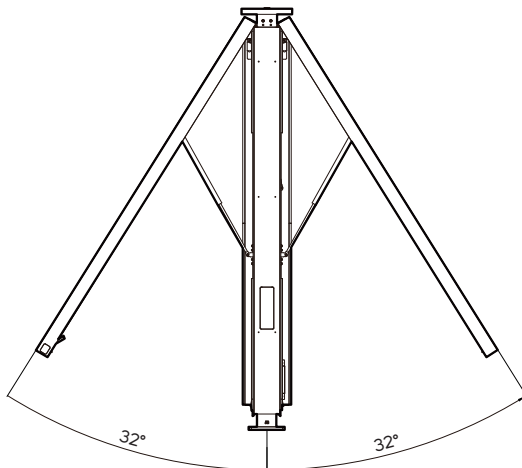

DIMENSIONS

All specifications subject to change without notice.

86" 4K UHD DUAL-SIDED OUTDOOR KIOSK

86" 4K UHD SINGLE-SIDED OUTDOOR KIOSK

Model

DK861DR4

DK861LR4

Unit: mm [inch]

DIMENSIONS

All specifications subject to change without notice.

86" 4K UHD DUAL-SIDED HYBRID KIOSK WITH LIGHT BOX

Model

DK861DH4

Unit: mm [inch]

Digital Side

Static Side