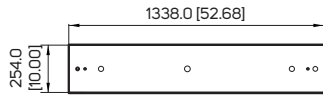

DIMENSIONS

All specifications subject to change without notice.

86" 4K UHD DUAL-SIDED HYBRID KIOSK WITH LIGHT BOX

Model

DK861DH4

Unit: mm [inch]

Digital Side

Static Side