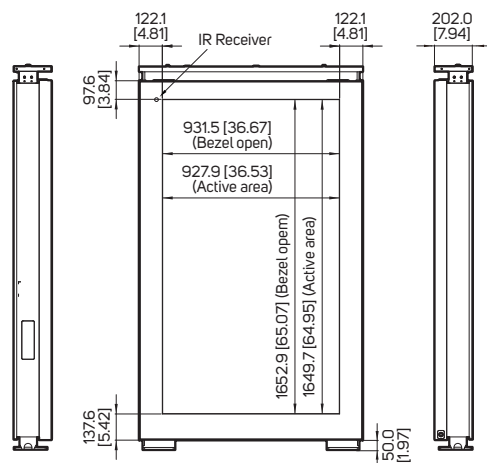

MONITOR DIMENSION

**STAND KIT
ISKLR-1050**

847.4 x 1050 x 175 mm
33.4 x 41.3 x 6.9 inch

**HANGING KIT
IHKLR-3000**

Length 3000 mm (adjustable)
Length 118 inch (adjustable)

SPECIFICATIONS

All specifications subject to change without notice.

DIMENSIONS

All specifications subject to change without notice.

65" DUAL-SIDED OUTDOOR KIOSK

Model DK651DR5

75" 4K UHD SINGLE-SIDED OUTDOOR KIOSK

Model DK751LN5

Model

Unit: mm [inch]

DIMENSIONS

All specifications subject to change without notice.

75" 4K UHD DUAL-SIDED OUTDOOR KIOSK

75" 4K UHD DUAL-SIDED HYBRID KIOSK WITH LIGHT BOX

Model

DK751DN5

DK751DH5

Unit: mm [inch]

DIMENSIONS

All specifications subject to change without notice.

86" 4K UHD DUAL-SIDED OUTDOOR KIOSK

86" 4K UHD SINGLE-SIDED OUTDOOR KIOSK

Model

DK861DR4

DK861LR4

Unit: mm [inch]