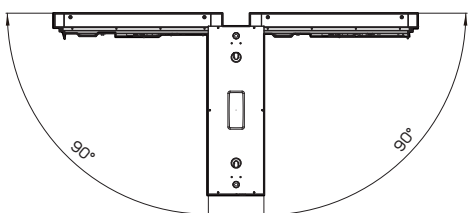

DIMENSIONS

All specifications subject to change without notice.

65" DUAL-SIDED OUTDOOR KIOSK

Model DK651DR5

75" 4K UHD SINGLE-SIDED OUTDOOR KIOSK

Model DK751LN5

Model

Unit: mm [inch]

DIMENSIONS

All specifications subject to change without notice.

75" 4K UHD DUAL-SIDED OUTDOOR KIOSK

75" 4K UHD DUAL-SIDED HYBRID KIOSK WITH LIGHT BOX

Model

DK751DN5

DK751DH5

Unit: mm [inch]