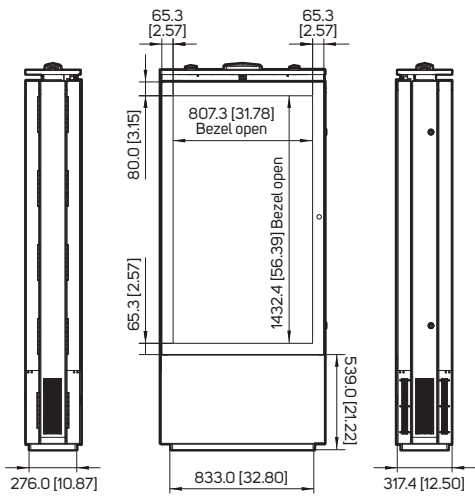

DIMENSIONS

All specifications subject to change without notice.

65" DUAL-SIDED OUTDOOR KIOSK

Model DK651DR5

75" 4K UHD SINGLE-SIDED OUTDOOR KIOSK

Model DK751LN5

Model

Unit: mm [inch]

DIMENSIONS

All specifications subject to change without notice.

75" 4K UHD DUAL-SIDED OUTDOOR KIOSK

75" 4K UHD DUAL-SIDED HYBRID KIOSK WITH LIGHT BOX

Model

DK751DN5

DK751DH5

Unit: mm [inch]