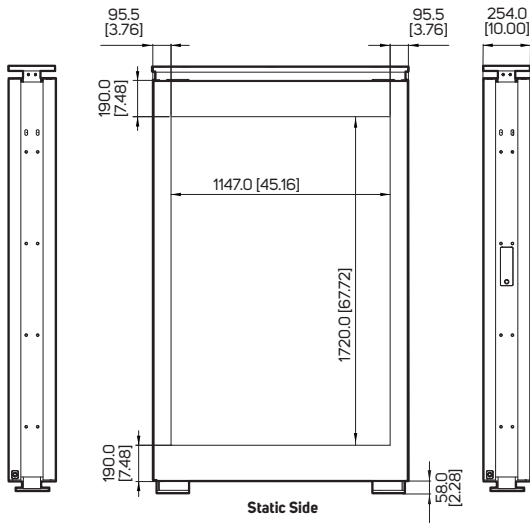

DIMENSIONS

All specifications subject to change without notice.

65" DUAL-SIDED OUTDOOR KIOSK

Model DK651DR5

75" 4K UHD SINGLE-SIDED OUTDOOR KIOSK

Model DK751LN5

Model

Unit: mm [inch]

DIMENSIONS

All specifications subject to change without notice.

86" 4K UHD DUAL-SIDED OUTDOOR KIOSK

86" 4K UHD SINGLE-SIDED OUTDOOR KIOSK

Model

DK861DR4

DK861LR4

Unit: mm [inch]

DIMENSIONS

All specifications subject to change without notice.

86" 4K UHD DUAL-SIDED HYBRID KIOSK WITH LIGHT BOX

Model

DK861DH4

Unit: mm [inch]

Digital Side

Static Side