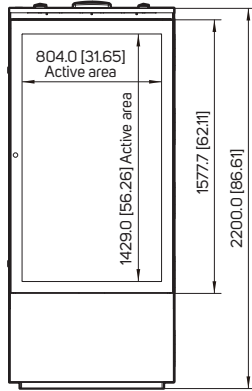

MONITOR DIMENSION

**STAND KIT
ISKLR-1050**

847.4 x 1050 x 175 mm
33.4 x 41.3 x 6.9 inch

**HANGING KIT
IHKLR-3000**

Length 3000 mm (adjustable)
Length 118 inch (adjustable)

SPECIFICATIONS

All specifications subject to change without notice.

DIMENSIONS

All specifications subject to change without notice.

65" DUAL-SIDED OUTDOOR KIOSK

Model DK651DR5

75" 4K UHD SINGLE-SIDED OUTDOOR KIOSK

Model DK751LN5

Model

Unit: mm [inch]

DIMENSIONS

All specifications subject to change without notice.

75" 4K UHD DUAL-SIDED OUTDOOR KIOSK

75" 4K UHD DUAL-SIDED HYBRID KIOSK WITH LIGHT BOX

Model

DK751DN5

DK751DH5

Unit: mm [inch]

DIMENSIONS

All specifications subject to change without notice.

86" 4K UHD DUAL-SIDED OUTDOOR KIOSK

86" 4K UHD SINGLE-SIDED OUTDOOR KIOSK

Model

DK861DR4

DK861LR4

Unit: mm [inch]