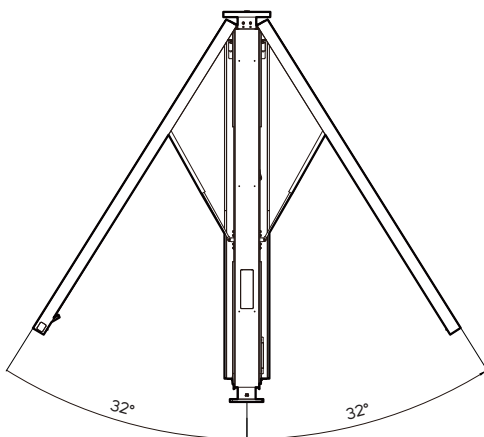

DIMENSIONS

All specifications subject to change without notice.

65" DUAL-SIDED OUTDOOR KIOSK

Model DK651DR5

75" 4K UHD SINGLE-SIDED OUTDOOR KIOSK

Model DK751LN5

Model

Unit: mm [inch]

DIMENSIONS

All specifications subject to change without notice.

75" 4K UHD DUAL-SIDED OUTDOOR KIOSK

75" 4K UHD DUAL-SIDED HYBRID KIOSK WITH LIGHT BOX

Model

DK751DN5

DK751DH5

Unit: mm [inch]

DIMENSIONS

All specifications subject to change without notice.

86" 4K UHD DUAL-SIDED OUTDOOR KIOSK

86" 4K UHD SINGLE-SIDED OUTDOOR KIOSK

Model

DK861DR4

DK861LR4

Unit: mm [inch]