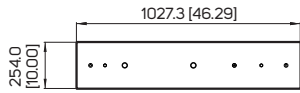

DIMENSIONS

All specifications subject to change without notice.

75" 4K UHD DUAL-SIDED OUTDOOR KIOSK

75" 4K UHD DUAL-SIDED HYBRID KIOSK WITH LIGHT BOX

Model

DK751DN5

DK751DH5

Unit: mm [inch]