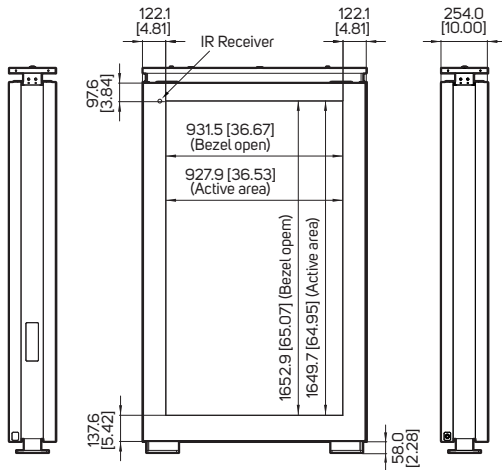

DIMENSIONS

All specifications subject to change without notice.

65" DUAL-SIDED OUTDOOR KIOSK

Model DK651DR5

75" 4K UHD SINGLE-SIDED OUTDOOR KIOSK

Model DK751LN5

Model

Unit: mm [inch]

DIMENSIONS

All specifications subject to change without notice.

75" 4K UHD DUAL-SIDED OUTDOOR KIOSK

75" 4K UHD DUAL-SIDED HYBRID KIOSK WITH LIGHT BOX

Model

DK751DN5

DK751DH5

Unit: mm [inch]

DIMENSIONS

All specifications subject to change without notice.

86" 4K UHD DUAL-SIDED OUTDOOR KIOSK

86" 4K UHD SINGLE-SIDED OUTDOOR KIOSK

Model

DK861DR4

DK861LR4

Unit: mm [inch]