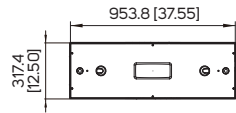

DIMENSIONS

All specifications subject to change without notice.

65" DUAL-SIDED OUTDOOR KIOSK

Model DK651DR5

75" 4K UHD SINGLE-SIDED OUTDOOR KIOSK

Model DK751LN5

Model

Unit: mm [inch]

DIMENSIONS

All specifications subject to change without notice.

75" 4K UHD DUAL-SIDED OUTDOOR KIOSK

75" 4K UHD DUAL-SIDED HYBRID KIOSK WITH LIGHT BOX

Model

DK751DN5

DK751DH5

Unit: mm [inch]