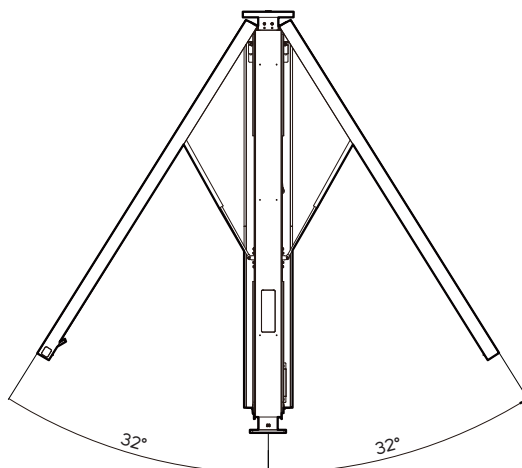

DIMENSIONS

All specifications subject to change without notice.

75" 4K UHD DUAL-SIDED OUTDOOR KIOSK

75" 4K UHD DUAL-SIDED HYBRID KIOSK WITH LIGHT BOX

Model

DK751DN5

DK751DH5

Unit: mm [inch]

DIMENSIONS

All specifications subject to change without notice.

86" 4K UHD DUAL-SIDED OUTDOOR KIOSK

86" 4K UHD SINGLE-SIDED OUTDOOR KIOSK

Model

DK861DR4

DK861LR4

Unit: mm [inch]

DIMENSIONS

All specifications subject to change without notice.

86" 4K UHD DUAL-SIDED HYBRID KIOSK WITH LIGHT BOX

Model

DK861DH4

Unit: mm [inch]

Digital Side

Static Side