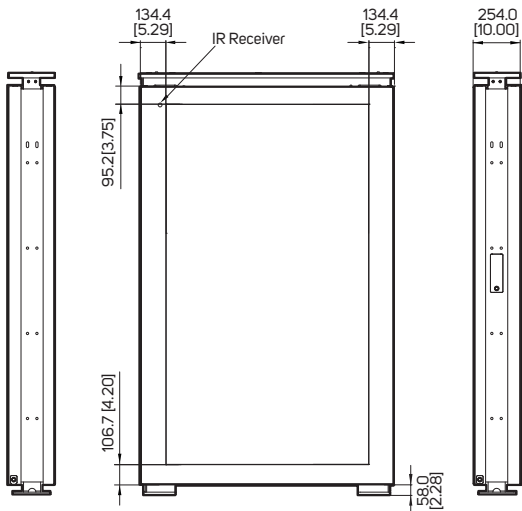

DIMENSIONS

All specifications subject to change without notice.

65" DUAL-SIDED OUTDOOR KIOSK

Model DK651DR5

75" 4K UHD SINGLE-SIDED OUTDOOR KIOSK

Model DK751LN5

Model

Unit: mm [inch]

DIMENSIONS

All specifications subject to change without notice.

75" 4K UHD DUAL-SIDED OUTDOOR KIOSK

75" 4K UHD DUAL-SIDED HYBRID KIOSK WITH LIGHT BOX

Model

DK751DN5

DK751DH5

Unit: mm [inch]

DIMENSIONS

All specifications subject to change without notice.

86" 4K UHD DUAL-SIDED OUTDOOR KIOSK

86" 4K UHD SINGLE-SIDED OUTDOOR KIOSK

Model

DK861DR4

DK861LR4

Unit: mm [inch]

DIMENSIONS

All specifications subject to change without notice.

86" 4K UHD DUAL-SIDED HYBRID KIOSK WITH LIGHT BOX

Model

DK861DH4

Unit: mm [inch]

Digital Side

Static Side