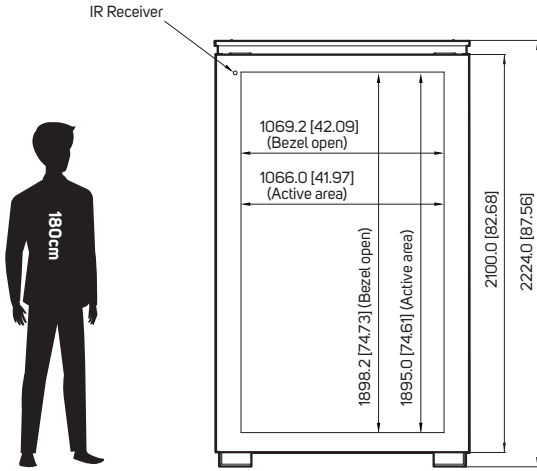

DIMENSIONS

All specifications subject to change without notice.

65" DUAL-SIDED OUTDOOR KIOSK

Model DK651DR5

75" 4K UHD SINGLE-SIDED OUTDOOR KIOSK

Model DK751LN5

Model

Unit: mm [inch]

DIMENSIONS

All specifications subject to change without notice.

75" 4K UHD DUAL-SIDED OUTDOOR KIOSK

75" 4K UHD DUAL-SIDED HYBRID KIOSK WITH LIGHT BOX

Model

DK751DN5

DK751DH5

Unit: mm [inch]

DIMENSIONS

All specifications subject to change without notice.

86" 4K UHD DUAL-SIDED OUTDOOR KIOSK

86" 4K UHD SINGLE-SIDED OUTDOOR KIOSK

Model

DK861DR4

DK861LR4

Unit: mm [inch]

DIMENSIONS

All specifications subject to change without notice.

86" 4K UHD DUAL-SIDED HYBRID KIOSK WITH LIGHT BOX

Model

DK861DH4

Unit: mm [inch]

Digital Side

Static Side