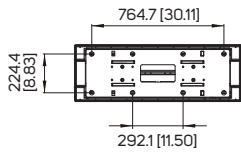

DIMENSIONS

All specifications subject to change without notice.

65" DUAL-SIDED OUTDOOR KIOSK

Model DK651DR5

75" 4K UHD SINGLE-SIDED OUTDOOR KIOSK

Model DK751LN5

Model

Unit: mm [inch]