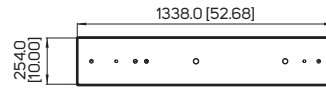

DIMENSIONS

All specifications subject to change without notice.

75" 4K UHD DUAL-SIDED OUTDOOR KIOSK

75" 4K UHD DUAL-SIDED HYBRID KIOSK WITH LIGHT BOX

Model

DK751DN5

DK751DH5

Unit: mm [inch]