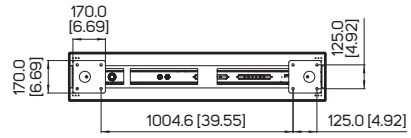

DIMENSIONS

All specifications subject to change without notice.

75" 4K UHD DUAL-SIDED OUTDOOR KIOSK

75" 4K UHD DUAL-SIDED HYBRID KIOSK WITH LIGHT BOX

Model

DK751DN5

DK751DH5

Unit: mm [inch]